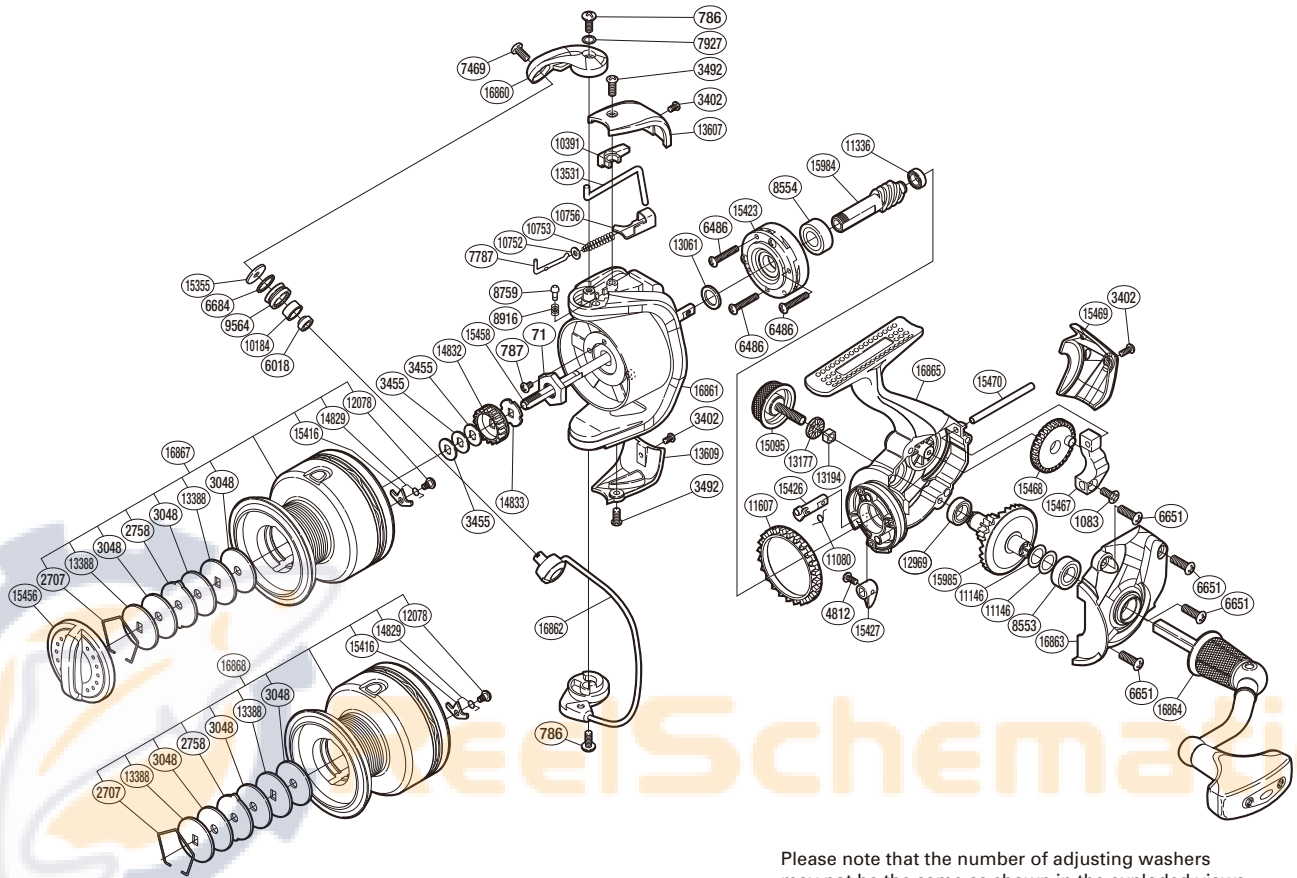

# SHIMANO

## ARNS-C5000FB

(51SH244901G)

Please note that the number of adjusting washers may not be the same as shown in the exploded views. (Adjustment will vary with each individual product.)

Part No.	Description	Part No.	Description	Part No.	Description
RD 0071	Rotor Nut	RD10184	Line Roller Bushing	RD15416	Drag Click
RD 0786	Screw	RD10391	Bail Trip Cover	RD15423	Roller Clutch Assembly
RD 0787	Screw	RD10752	Bail Spring Guide A Support	RD15426	Anti-Reverse Cam
RD 1083	Screw	RD10753	Bail Spring	RD15427	Anti-Reverse Lever
RD 2707	Drag Washers Retainer	RD10756	Bail Spring Seat	RD15456	Drag Knob
RD 2758	Eared Washer	RD11080	Anti-Reverse Cam Spring	RD15458	Main Shaft
RD 3048	Drag Washer	RD11146	Washer	RD15467	Oscillating Slider
RD 3402	Screw	RD11336	Ball Bearing	RD15468	Oscillating Gear
RD 3455	Spool Washer	RD11607	Friction Ring	RD15469	Rear Protector
RD 3492	Screw	RD12078	Screw	RD15470	Oscillating Guide
RD 4812	Screw	RD12969	Ball Bearing	RD15984	Pinion Gear
RD 6018	Ball Bearing	RD13061	Washer	RD15985	Drive Gear
RD 6486	Screw	RD13177	Handle Screw Cap Spacer	RD16860	Bail Arm
RD 6651	Screw	RD13194	Handle Screw Lock	RD16861	Rotor
RD 6684	Line Roller Spacer	RD13388	Key Washer	RD16862	Bail Assembly
RD 7469	Screw	RD13531	Bail Trip Lever	RD16863	Side Cover
RD 7787	Bail Spring Guide A	RD13607	Bail Spring Cover	RD16864	Handle Assembly
RD 7927	Washer	RD13609	Bail Hold Support Guard	RD16865	Body
RD 8553	Ball Bearing	RD14829	Drag Click Spring	RD16867	Spool Assembly
RD 8554	Ball Bearing	RD14832	Spool Support A		
RD 8759	Click Pin	RD14833	Spool Support B		
RD 8916	Click Spring	RD15095	Handle Screw Cap		
RD 9564	Line Roller	RD15355	Line Roller Washer	RD16868	Spare Spool Assembly